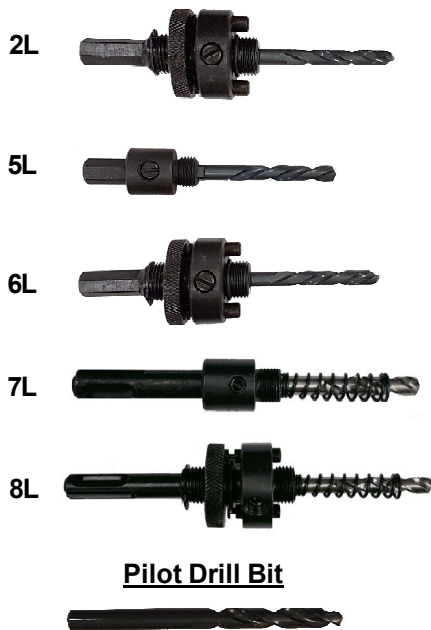

"PROJOBBER" BI-METAL HOLE SAWS - China

Arbor

NO. S 85-65 / 66 "PROJOBBER" ARBOR / PILOT DRILL BIT

Item No.	Model	Description	Packing (pcs)	Price (pc)
S 85-65				
085-65-2L	2L	Arbor 7/16" Hex shank pinned arbor for 32-152mm hole saw	Per Box 45	
085-65-5L	5L	3/8" Hex shank arbor for 14-30mm hole saw	150	
085-65-6L	6L	3/8" Hex shank pinned arbor for 32-152mm hole saw	45	
085-65-7L	7L	SDS-Plus shank arbor for 14-30mm hole saw	20	
085-65-8L	8L	SDS-Plus shank arbor for 32-152mm hole saw	8	
S 85-66				
085-66-PDL		Pilot Drill Bit 1/4" shank x 3-1/2" lgth	Per Tube 10	

NO. S 85-67 "PROJOBBER" M42 FLEEM GROUND TOOTH BI-METAL HOLE SAW SET

911K01

911K03

911K04

Item No.	Contents	Price (set)
085-67-K01	7PC HANDYMAN'S KIT 5 Hole Saws : 7/8", 1", 1-1/8", 1-1/4", 1-1/2" (22, 25, 29, 32mm, 38mm) 1 arbor and 1 mandrel adaptor Plastic case. 6 sets per carton	
085-67-K03	9PC PLUMBER'S KIT 6 Hole Saws : 3/4", 7/8", 1-1/8", 1-1/2", 1-3/4", 2-1/4" (19, 22, 29, 38, 44, 57mm) 2 arbors and 1 mandrel adaptor Plastic case. 4 sets per carton	
085-67-K04	9PC ELECTRICIAN'S KIT 6 Hole Saws : 7/8", 1-1/8", 1-3/8", 1-3/4", 2", 2-1/2" (22, 29, 35, 44, 51, 64mm) 2 arbors and 1 mandrel adaptor Plastic case. 4 sets per carton	