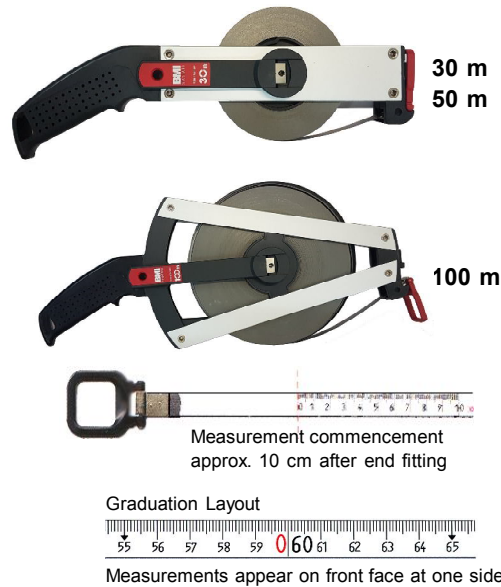

NO. S 74-6 "BMI" STAINLESS STEEL TAPE

Strain-hardened spring blade made of stainless chrome steel. Lowered, etched surface and raised polished graduation. Measurement commencement about 10 cm after end fitting. Come with STANDARD aluminium frame with plastic handle. Tolerances according to EC accuracy Class II. All tapes in mm graduation.

Item No.	Length	Width (mm)	Graduation	Price (pc)
074-06-SS030	30 m	13	1 mm	
074-06-SS050	50 m	13	1 mm	
074-06-SS100	100 m	13	1 mm	

NO. S 74-21 "BMI" CYLINDRICAL BRASS PLUMB BOB W/O GRADUATION

Item No.	Model	Length (mm)	Diameter (mm)	Weight (g)	Price (pc)
074-21-PB11	# 11	170	24	500