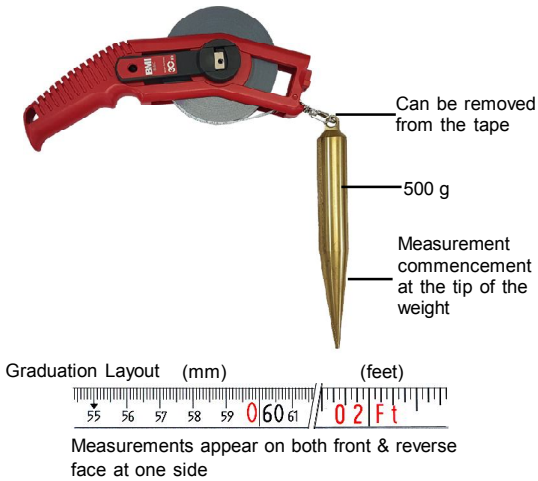

# "BMI" MEASURING TOOLS - Germany

All the tapes can be modified from right-hand to left-hand operation within a second and are even equipped with slide bearings for convenient winding.

## NO. S 74-1 "BMI" WHITE ENAMELLED STEEL OIL GAUGING TAPE

For oil tank measurement. 13 mm width white enamelled carbon steel tape. All tapes come with BASIC high-impact plastic frame and 500 g brass cylindrical weight without graduation. All tapes in both mm and inch graduation.

## NO. S 74-2 "BMI" STAINLESS STEEL OIL GAUGING TAPE

For oil tank measurement. 13 mm width stainless steel high etched tape. All tapes come with BASIC high-impact plastic frame and 500 g brass cylindrical weight without graduation. All tapes in both mm and inch graduation.

## NO. S 74-6 "BMI" STAINLESS STEEL TAPE

Strain-hardened spring blade made of stainless chrome steel. Lowered, etched surface and raised polished graduation. Measurement commencement about 10 cm after end fitting. Come with STANDARD aluminium frame with plastic handle. Tolerances according to EC accuracy Class II. All tapes in mm graduation.