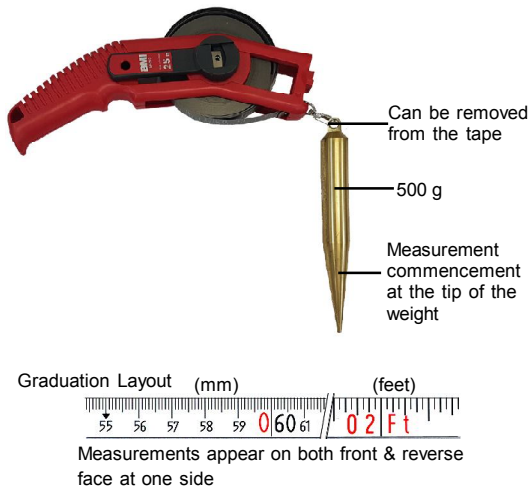

# "BMI" MEASURING TOOLS - Germany

All the tapes can be modified from right-hand to left-hand operation within a second and are even equipped with slide bearings for convenient winding.

## NO. S 74-1 "BMI" WHITE ENAMELLED STEEL OIL GAUGING TAPE

For oil tank measurement. 13 mm width white enamelled carbon steel tape. All tapes come with BASIC high-impact plastic frame and 500 g brass cylindrical weight without graduation. All tapes in both mm and inch graduation.

## NO. S 74-2 "BMI" STAINLESS STEEL OIL GAUGING TAPE

For oil tank measurement. 13 mm width stainless steel high etched tape. All tapes come with BASIC high-impact plastic frame and 500 g brass cylindrical weight without graduation. All tapes in both mm and inch graduation.

## NO. S 74-6 "BMI" STAINLESS STEEL TAPE

Strain-hardened spring blade made of stainless chrome steel. Lowered, etched surface and raised polished graduation. Measurement commencement about 10 cm after end fitting. Come with STANDARD aluminium frame with plastic handle. Tolerances according to EC accuracy Class II. All tapes in mm graduation.