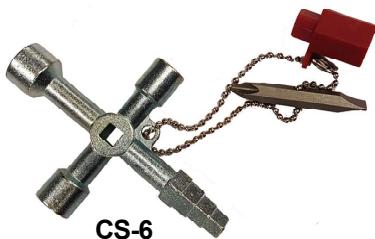

"OPT" FISH TAPE - Taiwan

NO. S 27-99 "OPT" FIBERGLASS TAPE WITH LEADER AND CASE

- Perfect for using office environments and telecommunication installations.
- It will not scrape against the user and building ornament when using the body of plastic line.
- Larger handle increases stability for better winding control.

Item No.	Model No.	Tape Lgth	Tape WxH (mm)	Safety Load (kgs)	Breaking Strength (kgs)	Wt (kg)	Pkg per ctn	Price (pc)
027-99-AF15	AF-15	15 m	3.7x2.8	280	330	0.5	10	
027-99-BF30	BF-30	30 m	3.7x2.8	280	330	1.3	5	
027-99-BF60	BF-60	60 m	3.7x2.8	280	330	1.6	5	

NO. S 27-99X "OPT" FRP ORANGE FISH TAPE WITH T100 / T200 / T300 HEAVY DUTY FRAME

Big frame for outside and construction site use.

Frame T100 for F09100T, F09200T, F11100T

T200 for F11200T

T300 for F14200T, F14100T

NO. S 27-99Y "OPT" QUICK CABLE TIGHTS

Quick cable tights to shorten the working hour.

Item No.	Model No.	Safety Load	Application	Price (pc)
027-99Y-T2	T 2	120 kgs	Tube 3/4" - 1-1/2"	
027-99Y-T3	T 3	120 kgs	Tube 1/2" - 3/4"	