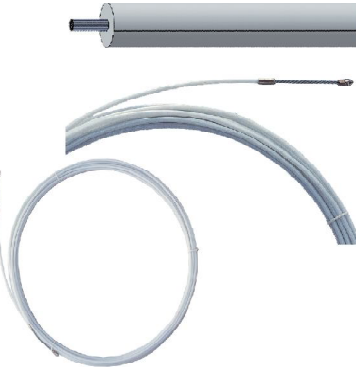

"OPT" FISH TAPE - Taiwan

NO. S 27-96 "OPT" FISH TAPE (WIRE GUIDER)

Made from high tensile and durable pom plastic.

Item No.	Model No.	Dia. (mm)	Lgth	Safety Load (kgs)	Breaking Strength (kgs)	Packing (per ctn)	Price (pc)
027-96-0405	L0405	4.5	5 m	80	135	100	
027-96-0410	L0410	4.5	10 m	80	135	80	
027-96-0415	L0415	4.5	15 m	80	135	70	
027-96-0420	L0420	4.5	20 m	80	135	60	
027-96-0430	L0430	4.5	30 m	80	135	50	
027-96-0450	L0450	4.5	50 m	80	135	30	

NO. S 27-96X "OPT" FISH TAPE (WIRE GUIDER)

Made from high tensile and durable pom plastic.

Item No.	Model No.	Dia. (mm)	Lgth	Safety Load (kgs)	Breaking Strength (kgs)	Packing (per ctn)	Price (pc)
027-96X-0515	L0515	5.5	15 m	250	400	50	
027-96X-0520	L0520	5.5	20 m	250	400	20	
027-96X-0530	L0530	5.5	30 m	250	400	30	
027-96X-0550	L0550	5.5	50 m	250	400	20	

NO. S 27-97 "OPT" FISH TAPE (WIRE GUIDER)

Three composite material pullers into a strongest wire guider.

Item No.	Model No.	Dia. (mm)	Lgth	Safety Load (kgs)	Breaking Strength (kgs)	Packing (per ctn)	Price (pc)
027-97-L06S010	L06S10	6.3	10 m	420	700	40	
027-97-L06S015	L06S15	6.3	15 m	420	700	30	
027-97-L06S030	L06S30	6.3	30 m	420	700	20	
027-97-L06S050	L06S50	6.3	50 m	420	700	12	
027-97-L06S100	L06S100	6.3	100 m	420	700	7	

NO. S 27-97X "OPT" FISH TAPE (WIRE GUIDER)

Three composite material pullers into a strongest wire guider.

Item No.	Model No.	Dia. (mm)	Lgth	Safety Load (kgs)	Breaking Strength (kgs)	Packing (per ctn)	Price (pc)
027-97X-W0830	W0830	7	30 m	650	950	20	
027-97X-W0850	W0850	7	50 m	650	950	15	