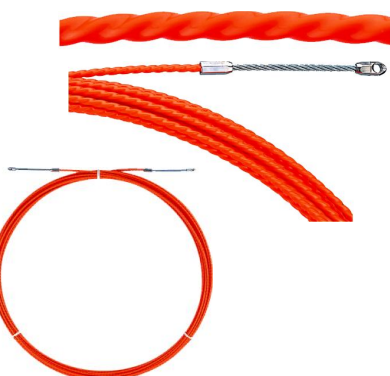

NO. S 27-96X "OPT" FISH TAPE (WIRE GUIDER)

Made from high tensile and durable pom plastic.

Item No.	Model No.	Dia. (mm)	Lgth	Safety Load (kgs)	Breaking Strength (kgs)	Packing (per ctn)	Price (pc)
027-96X-0515	L0515	5.5	15 m	250	400	50	
027-96X-0520	L0520	5.5	20 m	250	400	20	
027-96X-0530	L0530	5.5	30 m	250	400	30	
027-96X-0550	L0550	5.5	50 m	250	400	20	

NO. S 27-97 "OPT" FISH TAPE (WIRE GUIDER)

Three composite material pullers into a strongest wire guider.

Item No.	Model No.	Dia. (mm)	Lgth	Safety Load (kgs)	Breaking Strength (kgs)	Packing (per ctn)	Price (pc)
027-97-L06S010	L06S10	6.3	10 m	420	700	40	
027-97-L06S015	L06S15	6.3	15 m	420	700	30	
027-97-L06S030	L06S30	6.3	30 m	420	700	20	
027-97-L06S050	L06S50	6.3	50 m	420	700	12	
027-97-L06S100	L06S100	6.3	100 m	420	700	7	

NO. S 27-97X "OPT" FISH TAPE (WIRE GUIDER)

Three composite material pullers into a strongest wire guider.

Item No.	Model No.	Dia. (mm)	Lgth	Safety Load (kgs)	Breaking Strength (kgs)	Packing (per ctn)	Price (pc)
027-97X-W0830	W0830	7	30 m	650	950	20	
027-97X-W0850	W0850	7	50 m	650	950	15	

NO. S 27-98 "OPT" FISH TAPE (WIRE GUIDER)

Single composite material pullers into a strongest wire guider. (Fluorescent colour)

Item No.	Model No.	Dia. (mm)	Lgth	Safety Load (kgs)	Breaking Strength (kgs)	Packing (per ctn)	Price (pc)
027-98-W04015	W0415	4.5	15 m	300	350	50	
027-98-W04030	W0430	4.5	30 m	300	350	30	
027-98-W04050	W0450	4.5	50 m	300	350	20	
027-98-W04100	W04100	4.5	100 m	300	350	8	