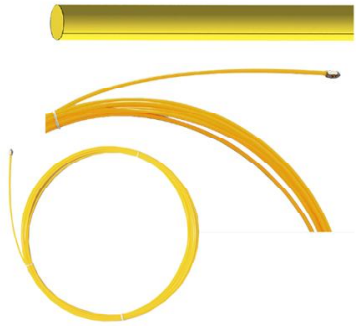

"OPT" FISH TAPE - Taiwan

NO. S 27-96 "OPT" FISH TAPE (WIRE GUIDER)

Made from high tensile and durable pom plastic.

Item No.	Model No.	Dia. (mm)	Lgth	Safety Load (kgs)	Breaking Strength (kgs)	Packing (per ctn)	Price (pc)
027-96-0405	L0405	4.5	5 m	80	135	100	
027-96-0410	L0410	4.5	10 m	80	135	80	
027-96-0415	L0415	4.5	15 m	80	135	70	
027-96-0420	L0420	4.5	20 m	80	135	60	
027-96-0430	L0430	4.5	30 m	80	135	50	
027-96-0450	L0450	4.5	50 m	80	135	30	

NO. S 27-96X "OPT" FISH TAPE (WIRE GUIDER)

Made from high tensile and durable pom plastic.

Item No.	Model No.	Dia. (mm)	Lgth	Safety Load (kgs)	Breaking Strength (kgs)	Packing (per ctn)	Price (pc)
027-96X-0515	L0515	5.5	15 m	250	400	50	
027-96X-0520	L0520	5.5	20 m	250	400	20	
027-96X-0530	L0530	5.5	30 m	250	400	30	
027-96X-0550	L0550	5.5	50 m	250	400	20	

NO. S 27-97 "OPT" FISH TAPE (WIRE GUIDER)

Three composite material pullers into a strongest wire guider.

Item No.	Model No.	Dia. (mm)	Lgth	Safety Load (kgs)	Breaking Strength (kgs)	Packing (per ctn)	Price (pc)
027-97-L06S010	L06S10	6.3	10 m	420	700	40	
027-97-L06S015	L06S15	6.3	15 m	420	700	30	
027-97-L06S030	L06S30	6.3	30 m	420	700	20	
027-97-L06S050	L06S50	6.3	50 m	420	700	12	
027-97-L06S100	L06S100	6.3	100 m	420	700	7	

NO. S 27-97X "OPT" FISH TAPE (WIRE GUIDER)

Three composite material pullers into a strongest wire guider.

Item No.	Model No.	Dia. (mm)	Lgth	Safety Load (kgs)	Breaking Strength (kgs)	Packing (per ctn)	Price (pc)
027-97X-W0830	W0830	7	30 m	650	950	20	
027-97X-W0850	W0850	7	50 m	650	950	15	